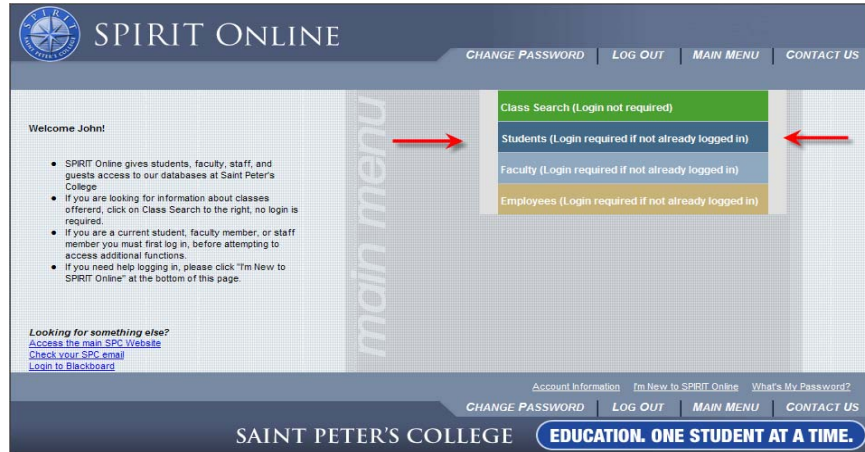

Check your Grades using SPIRIT Online

1.) Click on **Students**

2.) Click on **Grades**.

3.) Click on the appropriate term to see your grades. Click **Submit**.
Please note: *If you are a first semester freshman, there will be one option to select.*