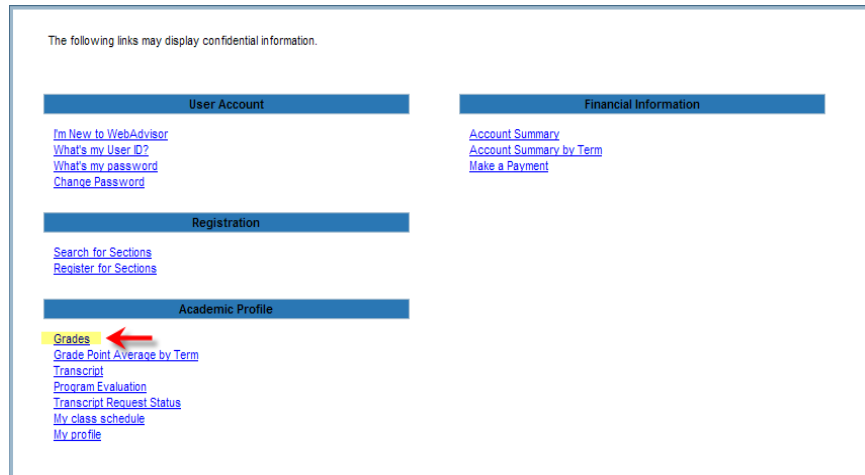

Check your Grades using SPIRIT Online

1.) Click on **Students**

2.) Click on **Grades**.

3.) Click on the appropriate term to see your grades. Click **Submit**.
Please note: *If you are a first semester freshman, there will be one option to select.*